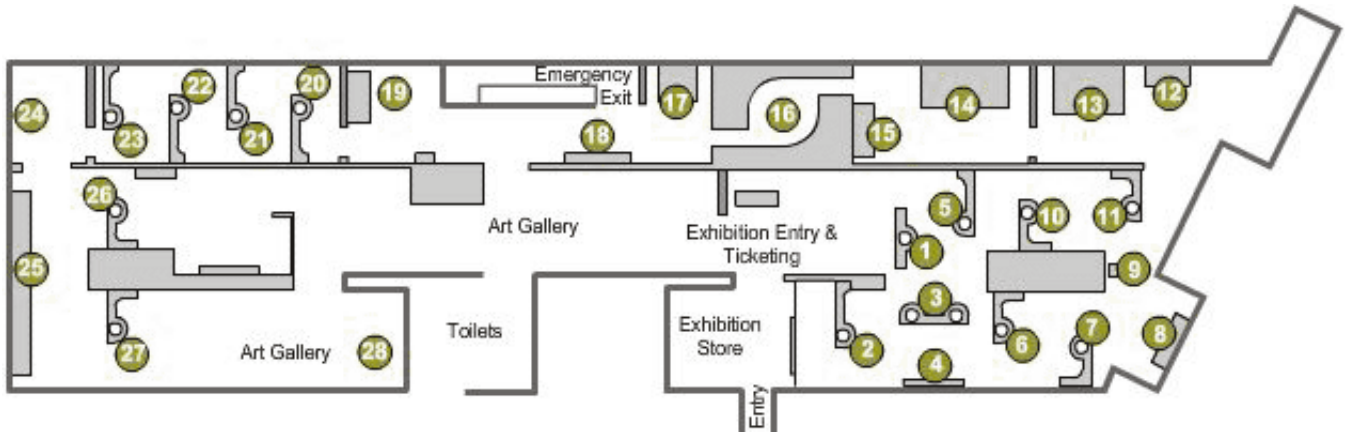

EXHIBITION MAP

THE LORD OF THE RINGS
MOTION PICTURE TRILOGY
THE EXHIBITION

Map for Museum of New Zealand Te Papa Tongarewa

Exhibition Zones:

- | | |
|-------------------------|------------------------|
| 1. Hobbits Shire | 15. Sauron & Barad-dor |
| 2. Galadriel | 16. The Ring |
| 3. Gimili & Legolas | 17. Orthanc |
| 4. Elrond | 18. Gollum |
| 5. Aragon | 19. Cave Troll |
| 6. Gandalf | 20. Nazgul |
| 7. Saruman | 21. Lurtz |
| 8. Boromir | 22. Massive |
| 9. Edoras | 23. Scanning |
| 10. Arwen | 24. Minis Tirith |
| 11. Theoden | 25. Corridor or Armour |
| 12. Treebeard | 26. Armour |
| 13. Scaling Interactive | 27. Prosthetics |
| 14. Hobbiton Mill | 28. Art Gallery |