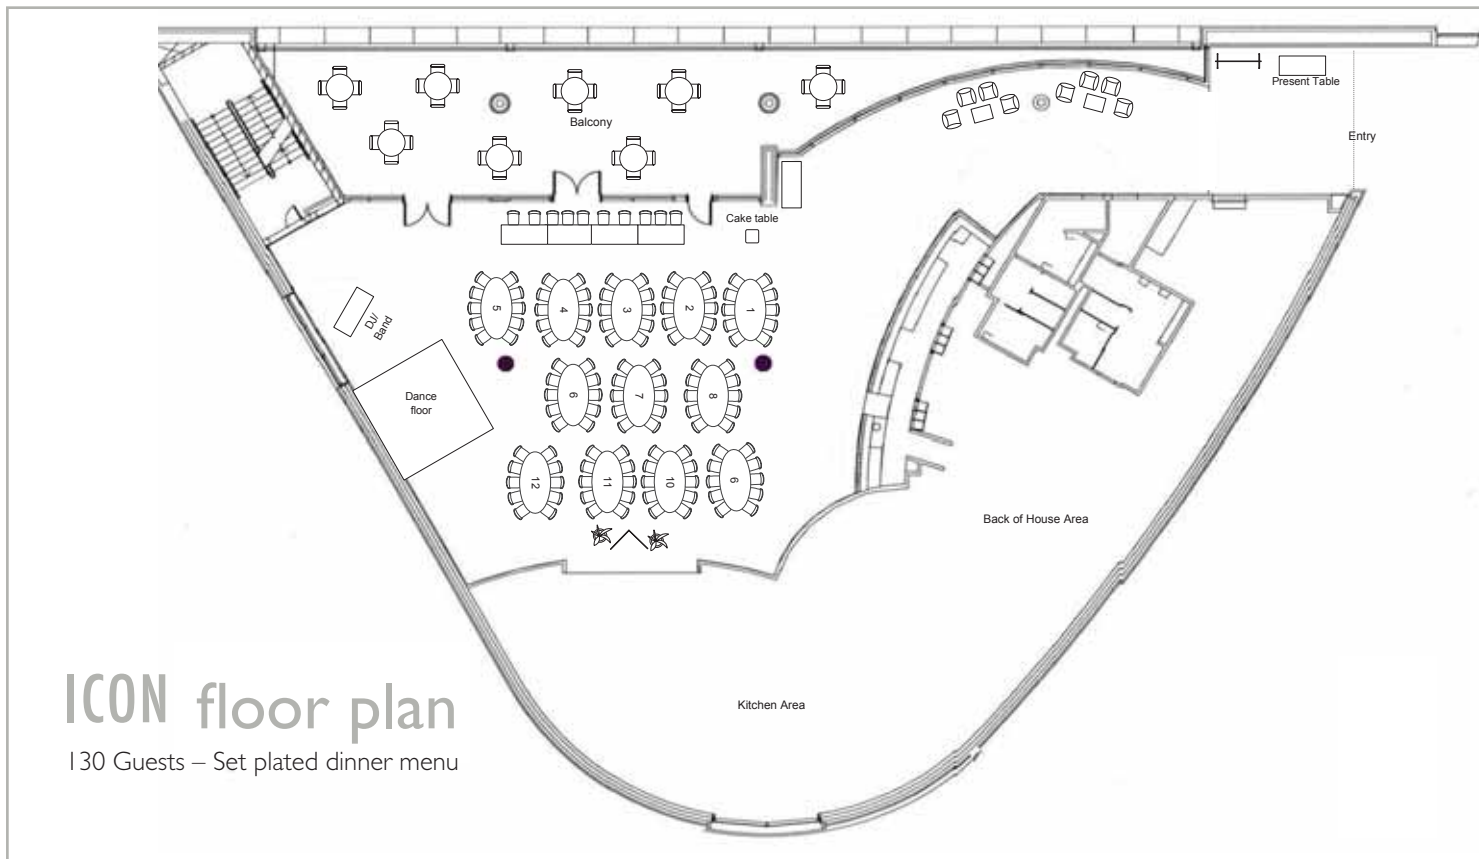

*Celebrate your Wedding
at Te Papa*

TE PAPA
OUR PLACE

Celebrate your Wedding at Te Papa

Weddings	\$135.00 per person
Venue	ICON
Theming	Full length White Oval Table Cloth White Linen Napkins Crockery Glassware
Catering	1 hour Canapés 1 hour pre-dinner drinks 3 Course Set Menu
Special Touches	Printed Menus Photo Opportunities throughout Te Papa* Wedding Gift register at Te Papa Store Complimentary car-parking voucher for Bridal Party* 5m x 5m Dance Floor Microphone and PA System White Skirted Cake Table and Silver Cake Knife White Dressed Bridal Table
Additional Options	Our Executive Chef is happy to create additional Entrée, Main and Dessert options upon request. Beverage package options available on request.

NOTE: All wait staff included with venue. Bookings only available from December to February. Offer valid till February 2012, Prices include GST.

No photographs may be taken in restricted areas of the museum* Free car parking for up to 4 cars* No BYO beverage available.

CAPACITY: Minimum of 70 guests, reception with dance floor for a maximum of 130 guests

ICON floor plan

130 Guests – Set plated dinner menu

Museum of New Zealand
Te Papa Tongarewa
Cable Street, Wellington
Telephone (04) 381 7272
www.tepapafunctions.co.nz