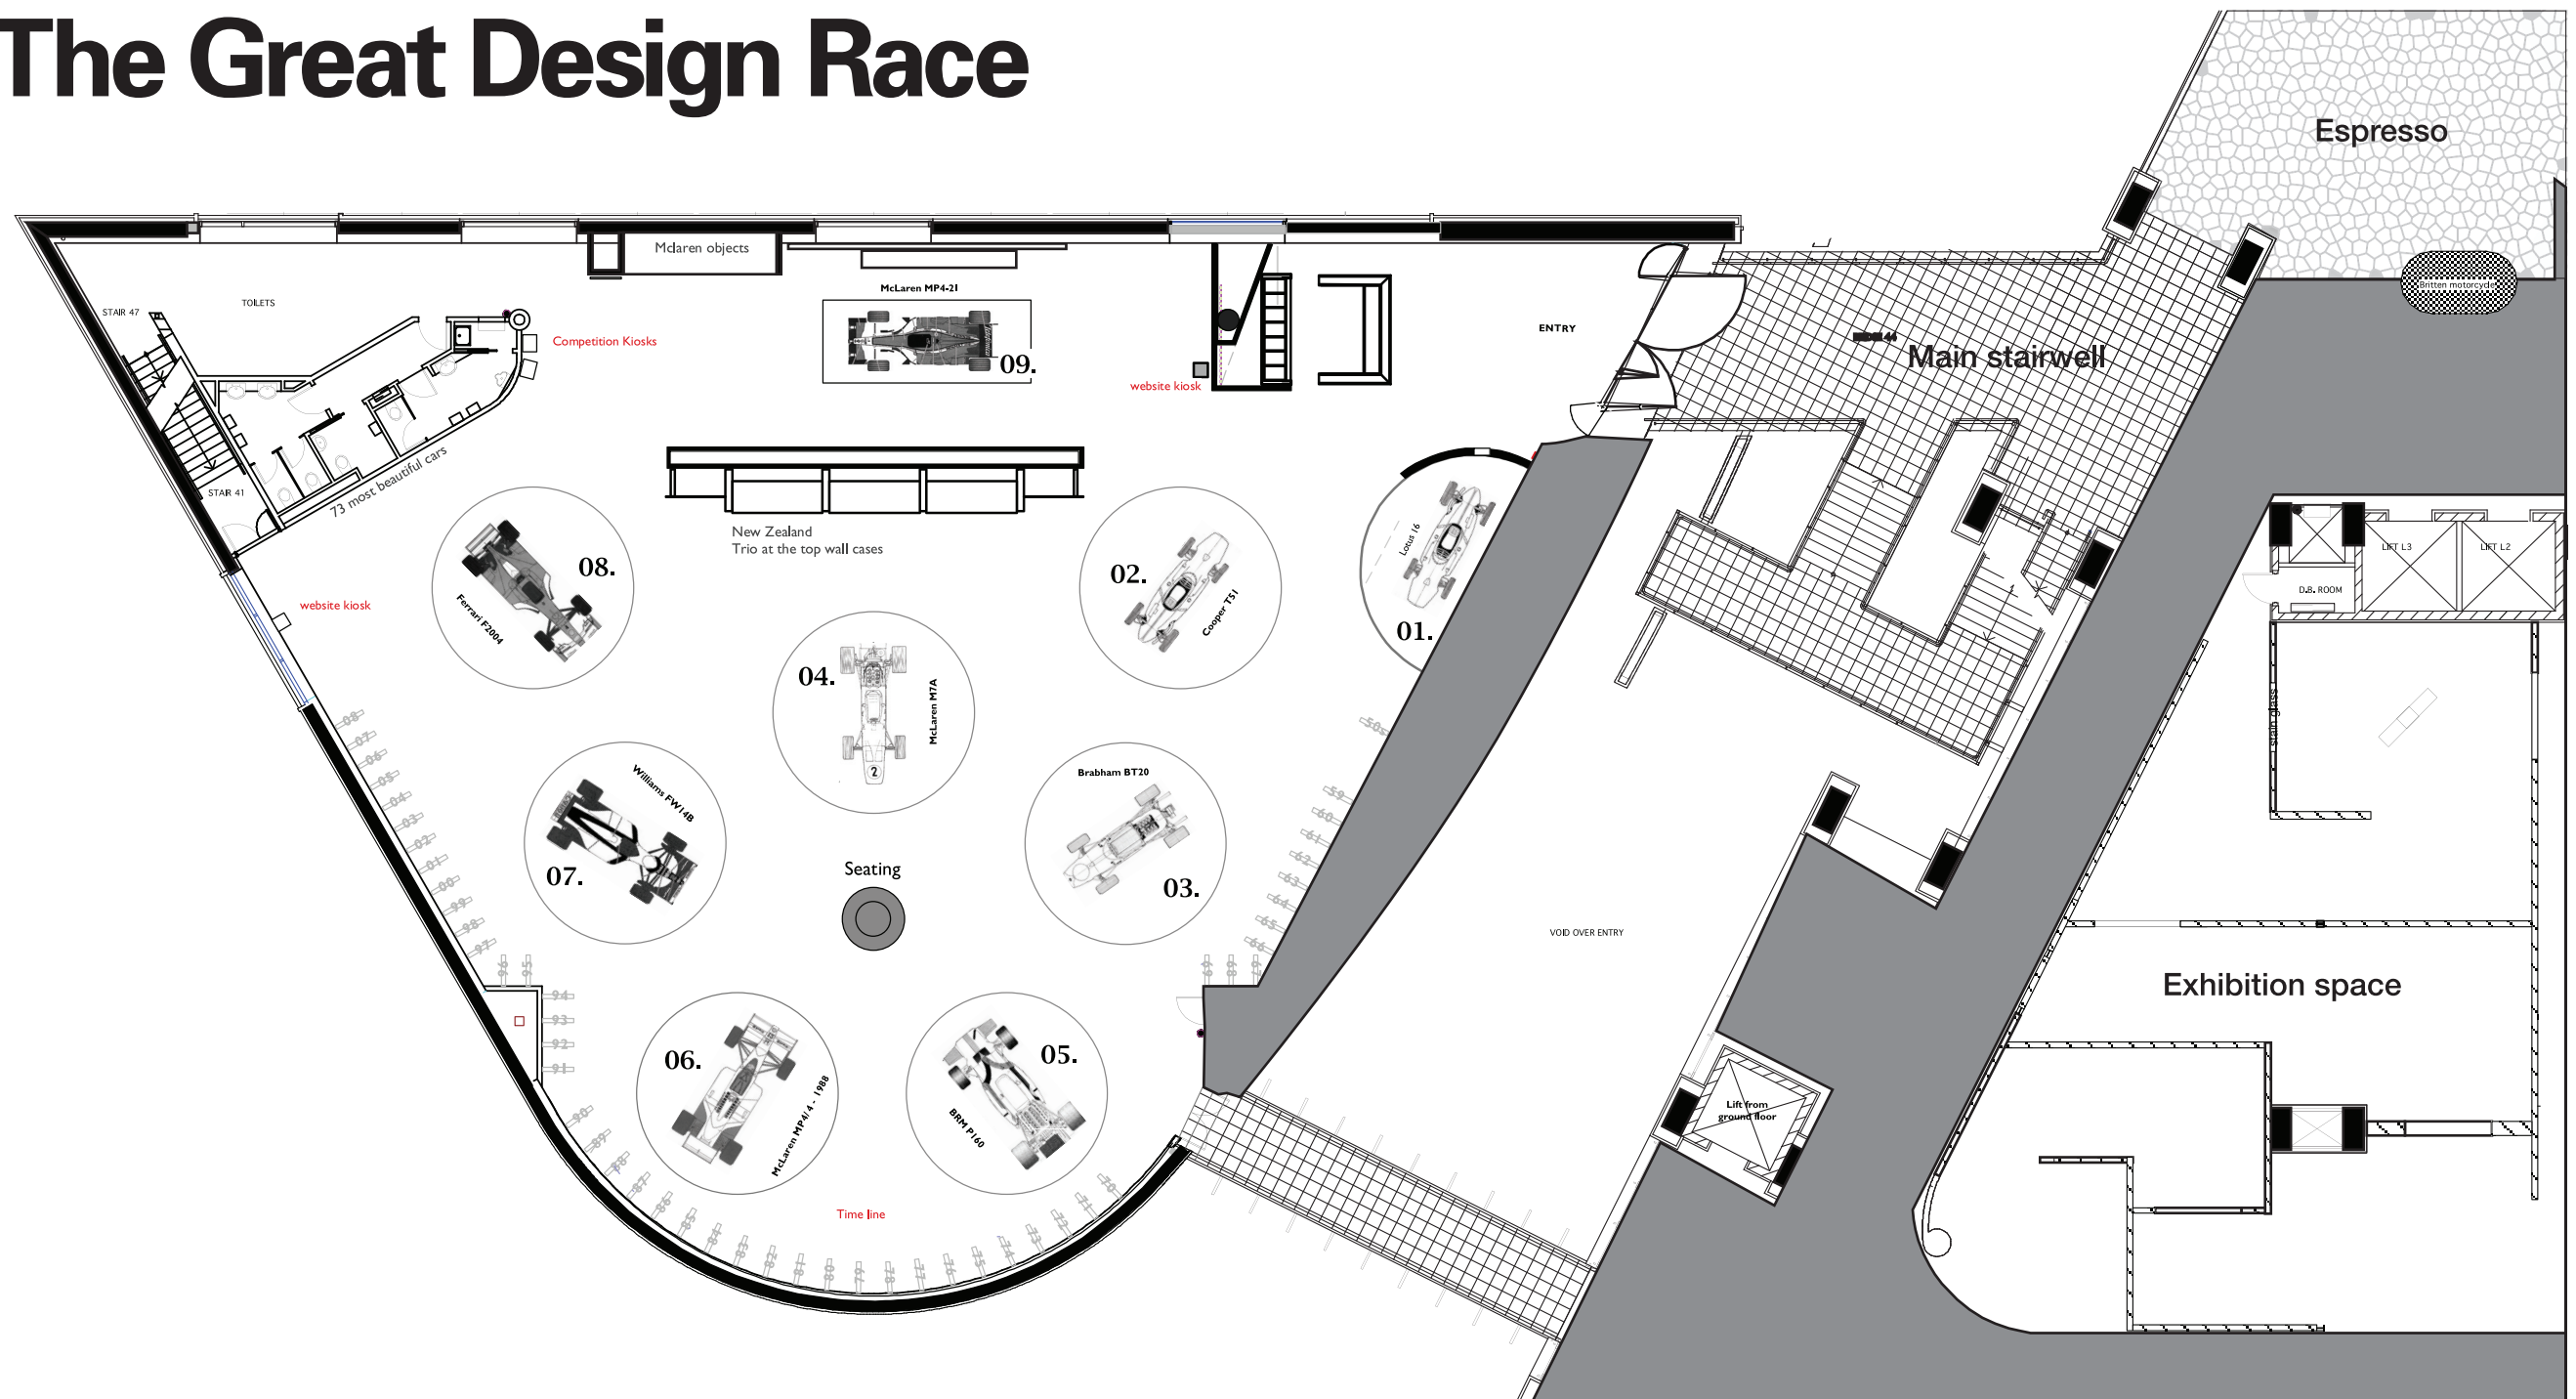

July 15 – November 1 2009

Formula One™

The Great Design Race

LEVEL 4

AT VISA PLATINUM GALLERY

©. Museum of New Zealand Te Papa Tongarewa