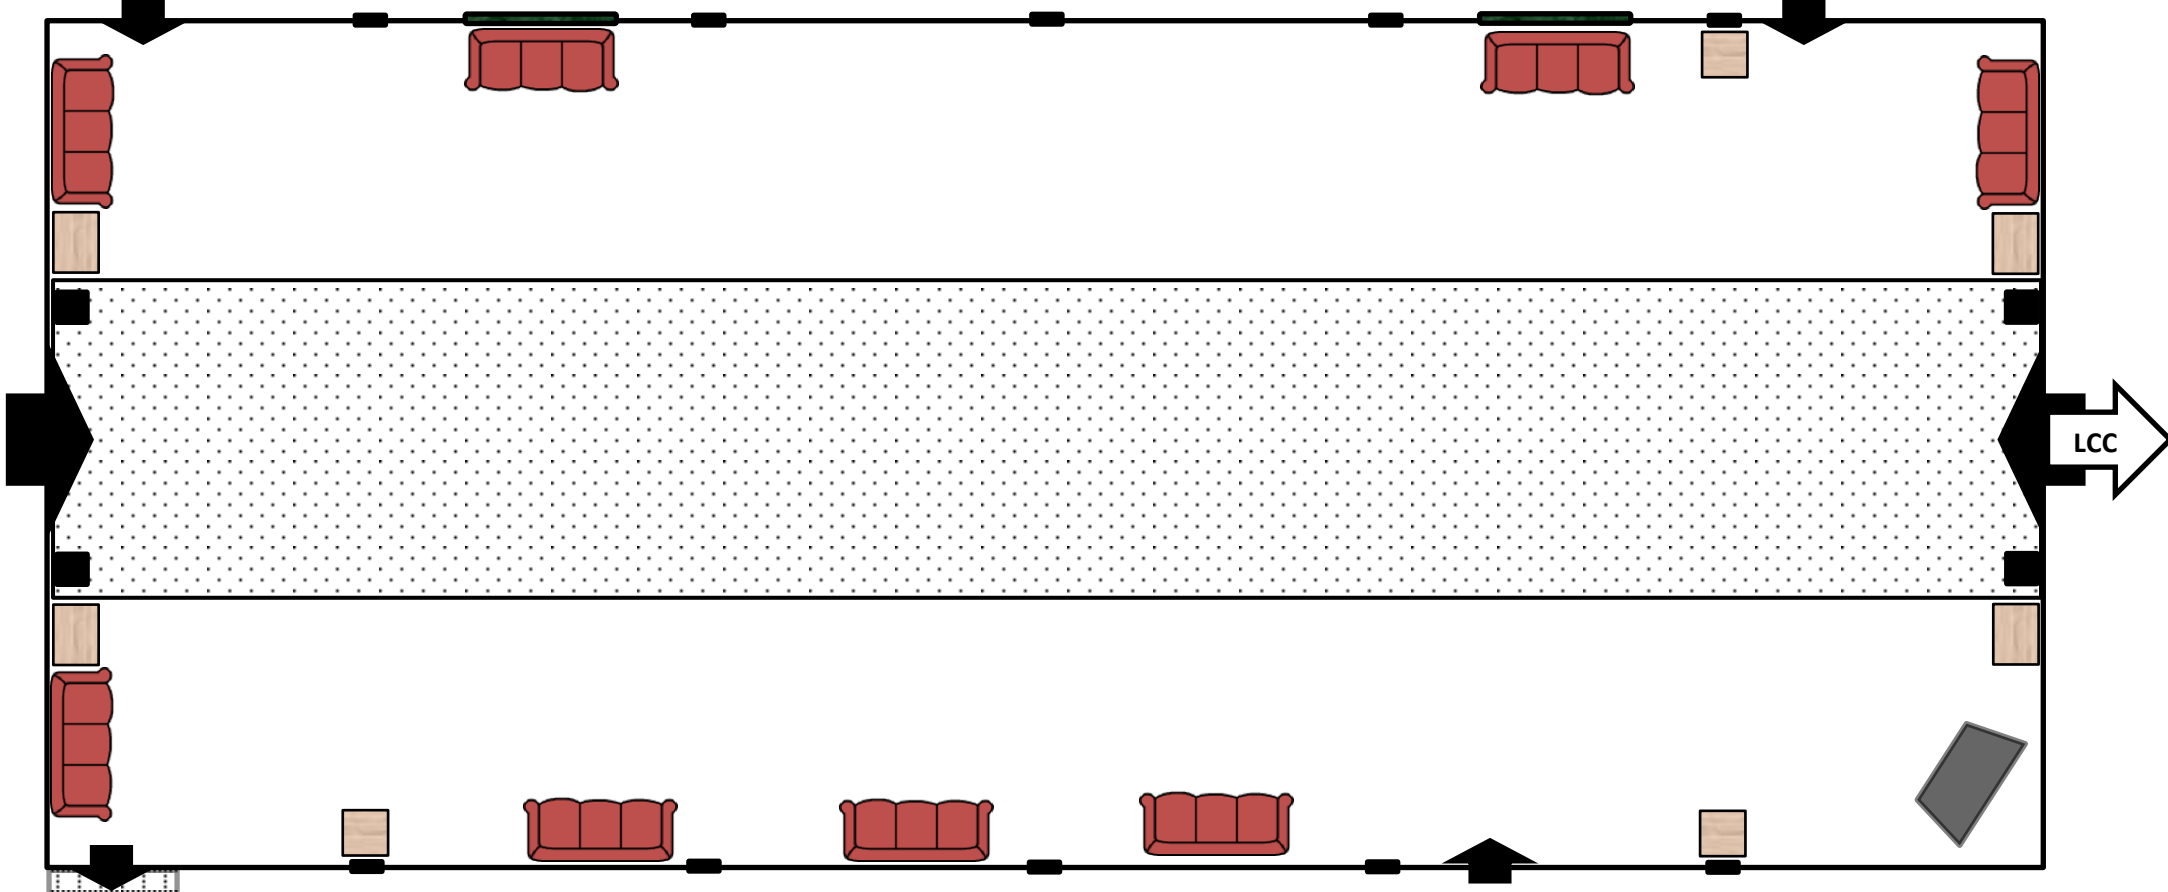

GRAND HALL

Whips Wall

Venue:	Grand Hall	Capacity:	theatre-style	220	boardroom	40
Function:			classroom	74	horse shoe	220
Date:			u-shape	46	standing	250
Issue:	1		dinner	134	café	80